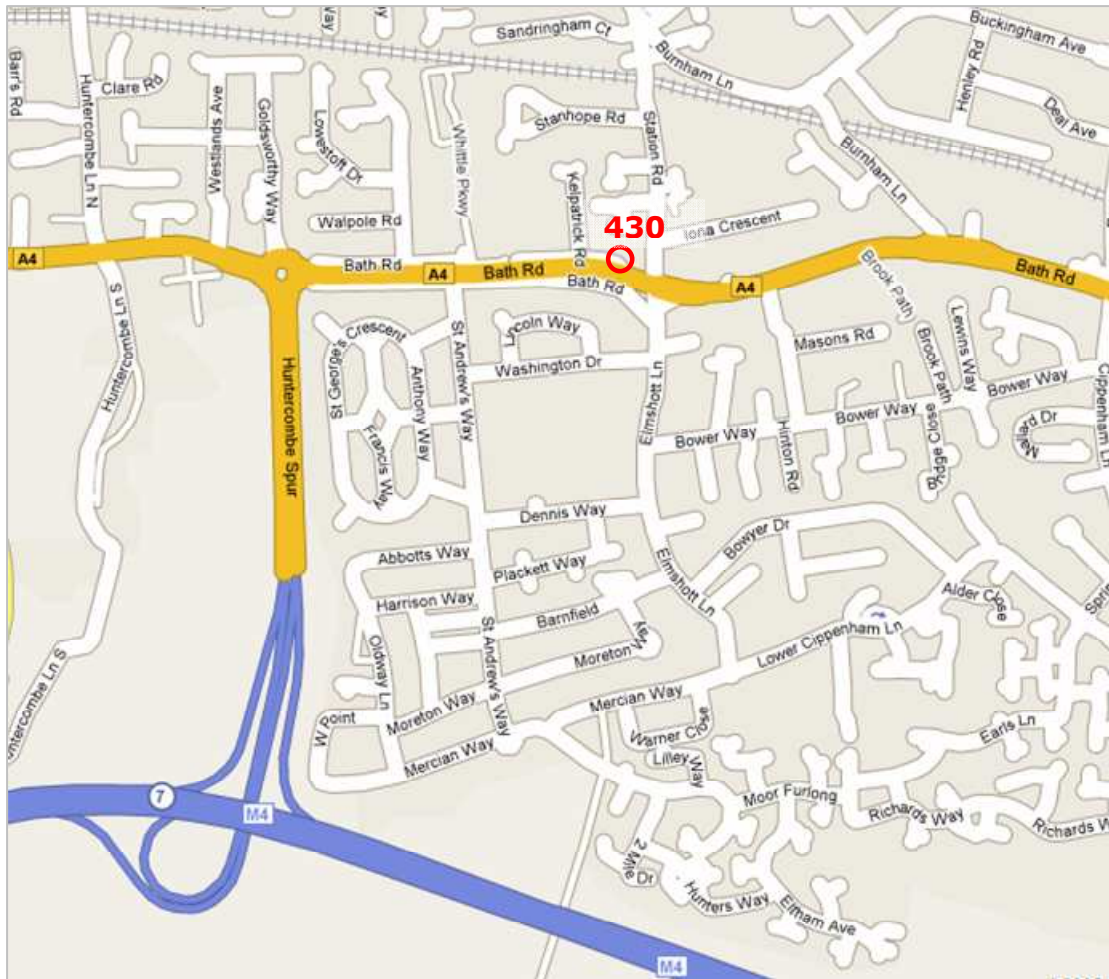

## Directions to **Hitec (Laboratories) Ltd**

**Directions to  
430 Bath Road, Slough,  
Berkshire. SL1 6BB  
Tel: 01628 600900**

### **By Road**

#### **From M4**

Exit the motorway at Junction 7, head north along the dual carriageway until you reach a roundabout at the end. Take the 3<sup>rd</sup> Exit right onto the Bath Road. Proceed through 1 set of traffic lights. Approximately 0.5 miles turn into Kelpatrick Road and immediately take the slip road on the right. 430 can be found 100 metres on the left.

#### **By Train**

Trains run from Reading and Paddington on First Capital Connect  
[www.firstcapitalconnect.co.uk](http://www.firstcapitalconnect.co.uk)

Take the train to Burnham Station which is one stop on from Slough. As you come out of the station, turn right under the railway bridge and head south along Station Road for approximately 0.5 miles. At the traffic lights with the Bath Road turn right. 430 is located 10 metres on the right.