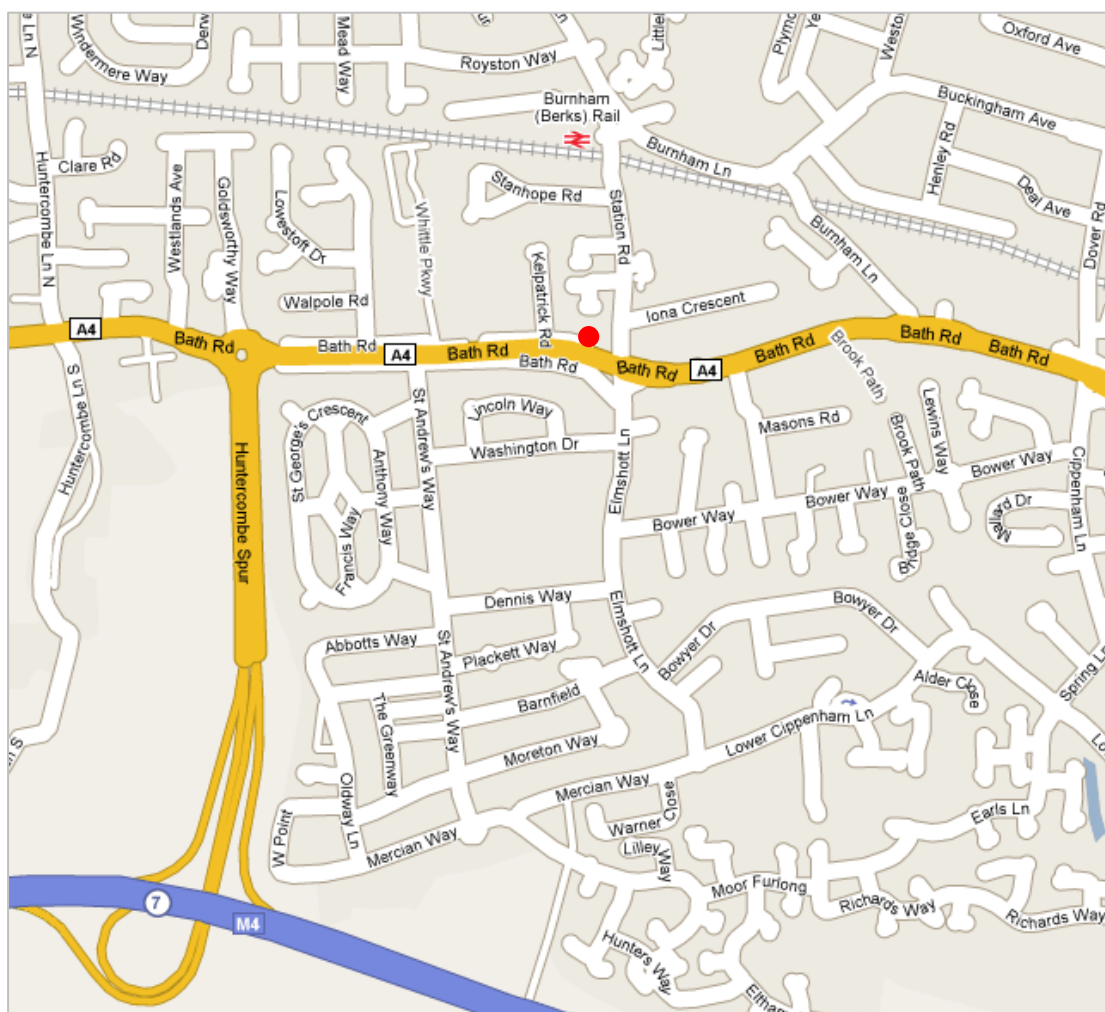

Directions to Hitec Laboratories Ltd

**Directions to:
430 Bath Road, Slough, Berkshire. SL1 6BB**

Tel: 01628 600900

By Road – From M4

Exit the motorway at Junction 7, head north along the dual carriageway keeping in the right hand lane until you reach the roundabout at the end. Take the 3rd exit right onto the Bath Road. Proceed through one set of traffic lights and take the next left into Kelpatrick Road. Turn immediately right into the service road and 430 can be found approximately 100 metres on the left.

By Train

Trains run from Paddington and Reading on First Great Western.

www.firstgreatwestern.co.uk

Take the train to Burnham Station which is one station on from Slough from the Paddington direction and one stop on from Taplow from the Reading direction. As you come out of the station turn right towards the road and right again under the railway bridge, head south along Station Road. At the traffic lights with the Bath Road, turn right and 430 is located approximately 10 metres on the right.